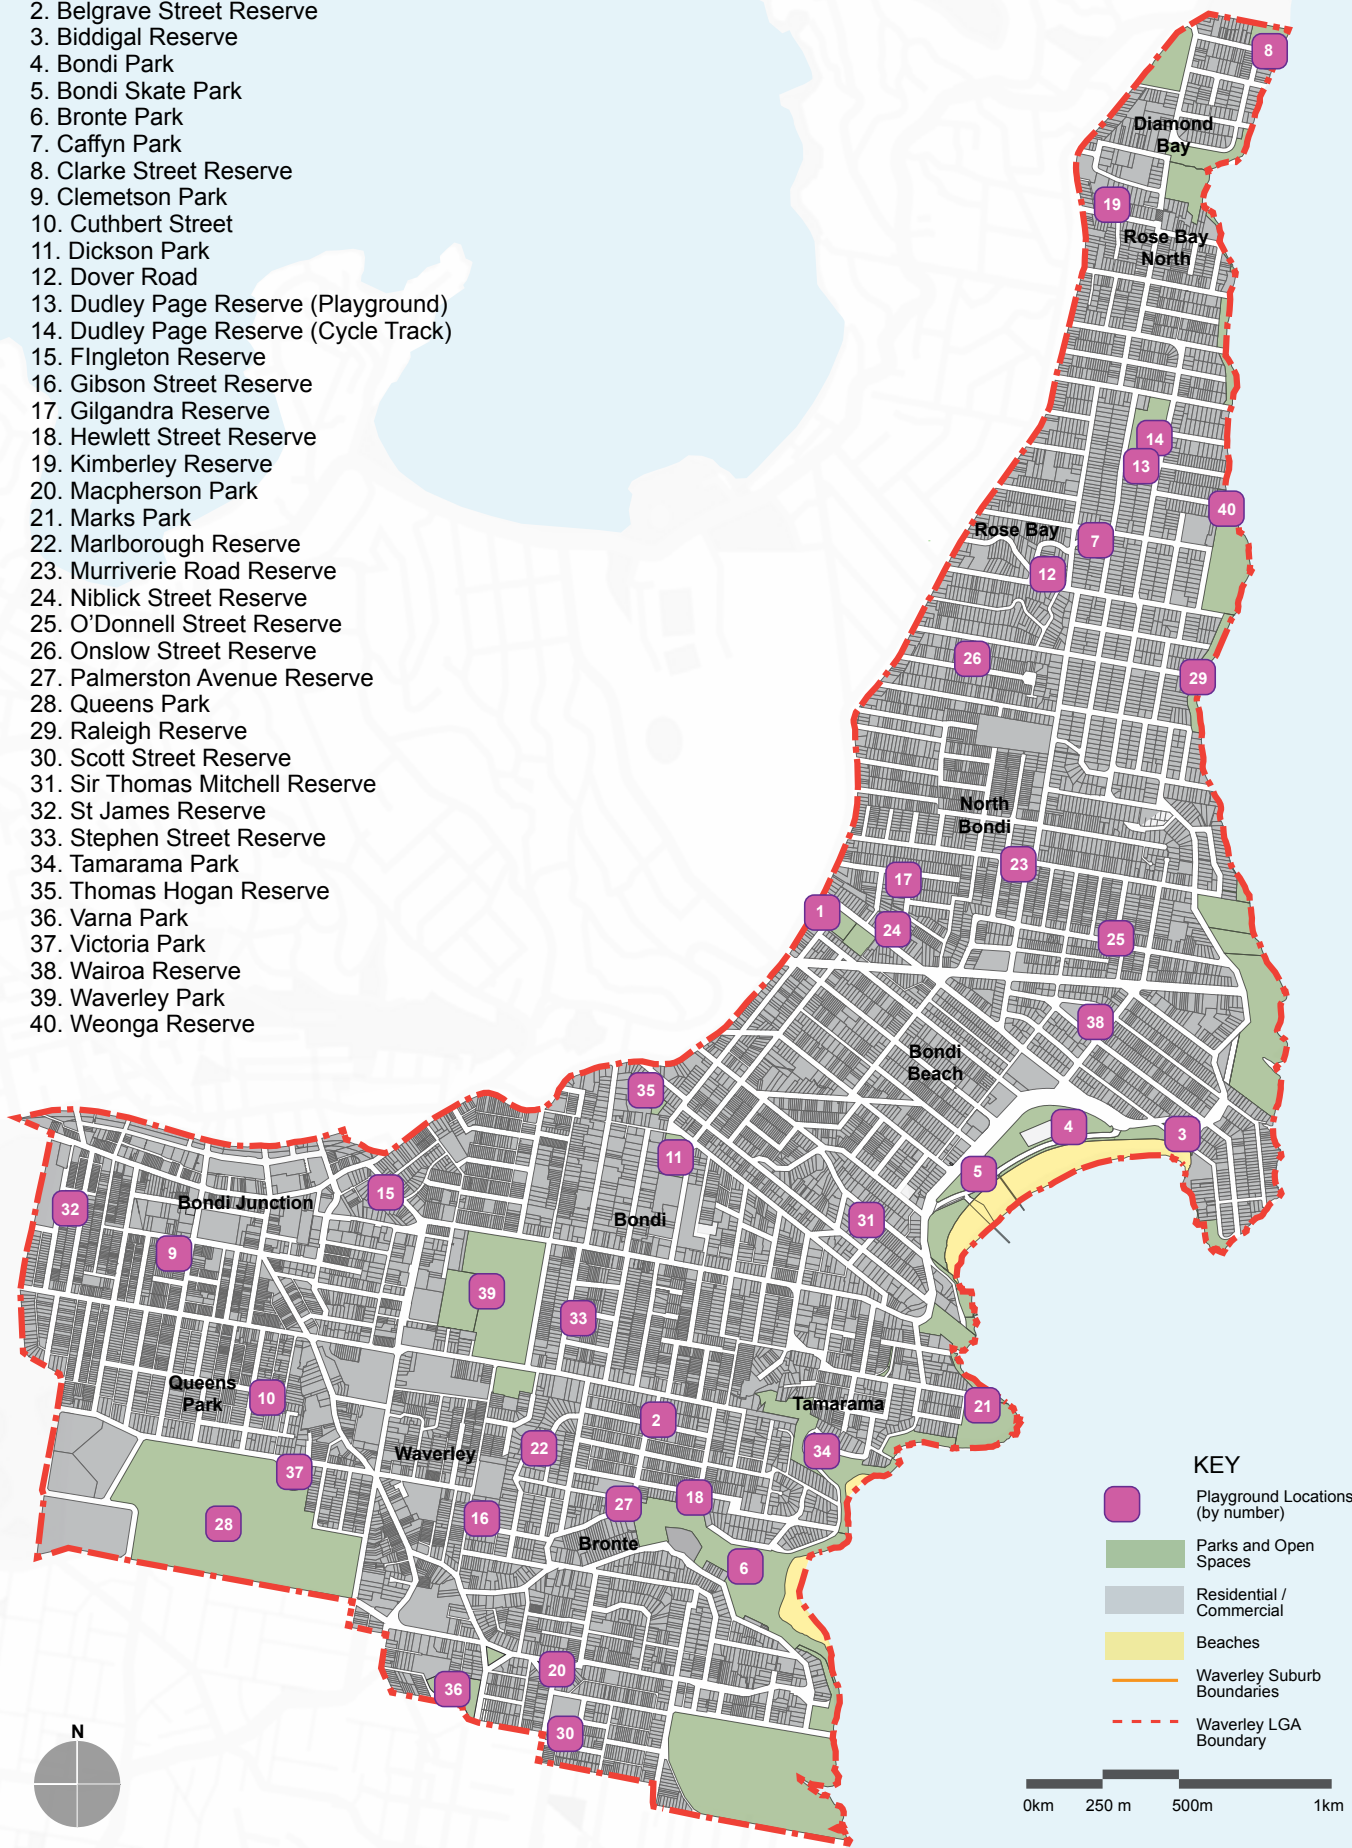

Play Space Locations in Waverley

1. Barracluff Park
2. Belgrave Street Reserve
3. Biddigal Reserve
4. Bondi Park
5. Bondi Skate Park
6. Bronte Park
7. Caffyn Park
8. Clarke Street Reserve
9. Clemetson Park
10. Cuthbert Street
11. Dickson Park
12. Dover Road
13. Dudley Page Reserve (Playground)
14. Dudley Page Reserve (Cycle Track)
15. Fingleton Reserve
16. Gibson Street Reserve
17. Gilgandra Reserve
18. Hewlett Street Reserve
19. Kimberley Reserve
20. Macpherson Park
21. Marks Park
22. Marlborough Reserve
23. Murriverie Road Reserve
24. Niblick Street Reserve
25. O'Donnell Street Reserve
26. Onslow Street Reserve
27. Palmerston Avenue Reserve
28. Queens Park
29. Raleigh Reserve
30. Scott Street Reserve
31. Sir Thomas Mitchell Reserve
32. St James Reserve
33. Stephen Street Reserve
34. Tamarama Park
35. Thomas Hogan Reserve
36. Varna Park
37. Victoria Park
38. Wairoa Reserve
39. Waverley Park
40. Weonga Reserve

Map of Play Spaces Within the Waverley LGA